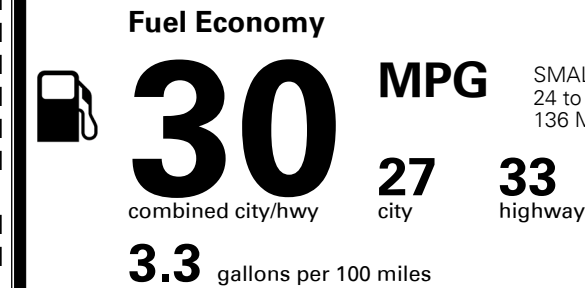

Gasoline Vehicle

SMALL STATION WAGONS range from 24 to 119 MPG. The best vehicle rates 136 MPGe.

You save \$750
 in fuel costs over 5 years compared to the average new vehicle.

Annual fuel cost
\$1,350

Fuel Economy & Greenhouse Gas Rating (tailpipe only) **Smog Rating** (tailpipe only)