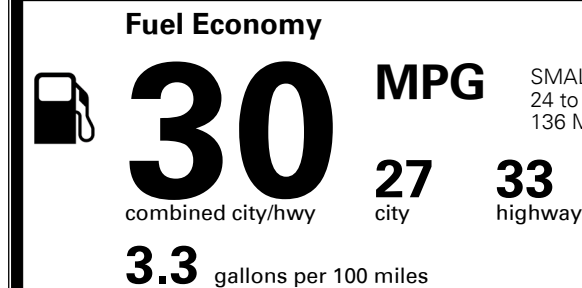

MSRP INCLUDING OPTIONS

\$ 20,770.00

INLAND FREIGHT AND HANDLING

\$ 1,045.00

TOTAL MANUFACTURER'S SUGGESTED RETAIL PRICE ▶

\$ 21,815.00

TOTAL ADDITIONAL WEIGHT: 6.0

#1 MASS MARKET BRAND IN
 J.D. POWER INITIAL QUALITY,
 5 YEARS IN A ROW.

GIVE IT EVERYTHING

For J.D. Power 2019 award information, go to jdpower.com/awards for more details.

EPA DOT Fuel Economy and Environment

Gasoline Vehicle

SMALL STATION WAGONS range from 24 to 119 MPG. The best vehicle rates 136 MPGe.

You save
\$750

in fuel costs
 over 5 years
 compared to the
 average new vehicle.

Annual fuel cost
\$1,350

Fuel Economy & Greenhouse Gas Rating (tailpipe only) Smog Rating (tailpipe only)

This vehicle emits 303 grams CO₂ per mile. The best emits 0 grams per mile (tailpipe only). Producing and distributing fuel also create emissions; learn more at fuelconomy.gov.