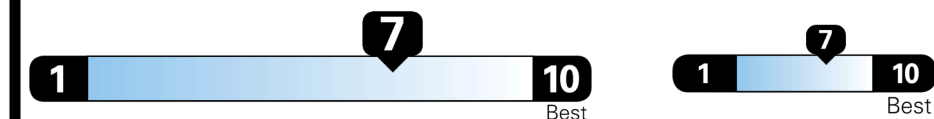

This vehicle emits 303 grams CO₂ per mile. The best emits 0 grams per mile (tailpipe only). Producing and distributing fuel also create emissions; learn more at fuelconomy.gov.

Actual results will vary for many reasons, including driving conditions and how you drive and maintain your vehicle. The average new vehicle gets 27 MPG and costs $7,500 to fuel over 5 years. Cost estimates are based on 15,000 miles per year at $ 2.70 per gallon. MPGe is miles per gasoline gallon equivalent. Vehicle emissions are a significant cause of climate change and smog.

fuelconomy.gov

Calculate personalized estimates and compare vehicles

GOVERNMENT 5-STAR SAFETY RATINGS

Overall Vehicle Score **Not Rated**

Based on the combined rating of frontal, side and rollover.
Should ONLY be compared to other vehicles of similar size and weight.

Frontal Driver **Not Rated**

Crash Passenger **Not Rated**

Based on the risk of injury in a frontal impact.
Should ONLY be compared to other vehicles of similar size and weight.

Side Front seat **Not Rated**

Crash Rear seat **Not Rated**

Star ratings based on the risk of injury in a side impact.

Rollover **Not Rated**

Star ratings based on the risk of rollover in a single-vehicle crash.

Star ratings range from 1 to 5 stars (★★★★★) with 5 being the highest.

Source: National Highway Traffic Safety Administration (NHTSA).

www.safercar.gov or 1-888-327-4236

Manufacturer's suggested retail price includes Manufacturer's recommended pre-delivery service. License and title fees, state and local taxes and other dealer installed options and accessories are not included in the manufacturer's suggested retail price.

PARTS CONTENT INFORMATION

FOR VEHICLES IN THIS CAR LINE U.S./CANADIAN PARTS CONTENT: 1 %

MAJOR SOURCES OF FOREIGN PARTS:
OTHER: 5%
KOREA: 94%

NOTE: PARTS CONTENT DOES NOT INCLUDE FINAL ASSEMBLY, DISTRIBUTION, OR OTHER NON-PARTS COSTS.

FOR THIS VEHICLE FINAL ASSEMBLY POINT:
GWANGJU, KOREA

COUNTRY OF ORIGIN

ENGINE: KOREA

TRANSMISSION: KOREA