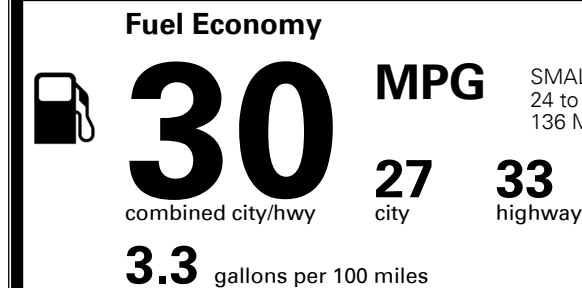

MSRP INCLUDING OPTIONS \$ 20,770.00

INLAND FREIGHT AND HANDLING \$ 1,045.00

**TOTAL MANUFACTURER'S SUGGESTED RETAIL PRICE ▶ \$ 21,815.00**

TOTAL ADDITIONAL WEIGHT: 6.0

#1 MASS MARKET BRAND IN  
 J.D. POWER INITIAL QUALITY,  
 5 YEARS IN A ROW.

## EPA DOT Fuel Economy and Environment

Gasoline Vehicle

SMALL STATION WAGONS range from 24 to 119 MPG. The best vehicle rates 136 MPGe.

**You save \$750**  
 in fuel costs over 5 years compared to the average new vehicle.