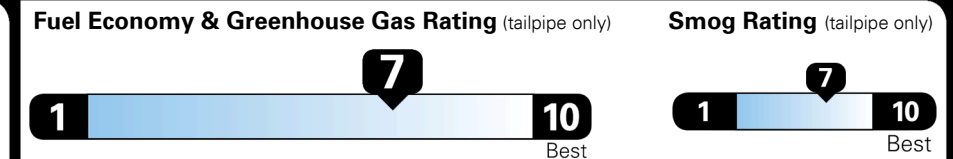

EPA DOT Fuel Economy and Environment

Gasoline Vehicle

Fuel Economy
30 MPG
combined city/hwy
27 city
33 highway
3.3 gallons per 100 miles

SMALL STATION WAGONS range from 24 to 119 MPG. The best vehicle rates 136 MPGe.

You save $750
in fuel costs over 5 years compared to the average new vehicle.

Annual fuel cost $1,350