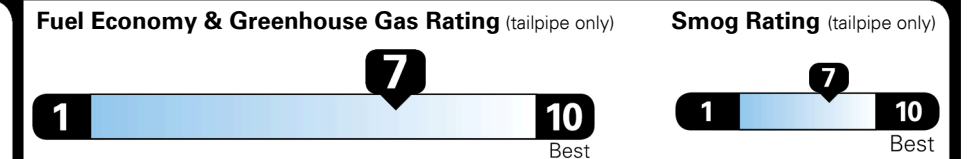

EPA DOT Fuel Economy and Environment

Gasoline Vehicle

Fuel Economy
30 MPG
combined city/hwy
27 city
33 highway
3.3 gallons per 100 miles

SMALL STATION WAGONS range from 24 to 119 MPG. The best vehicle rates 136 MPGe.

You save $750
in fuel costs over 5 years compared to the average new vehicle.

Annual fuel cost
$1,350