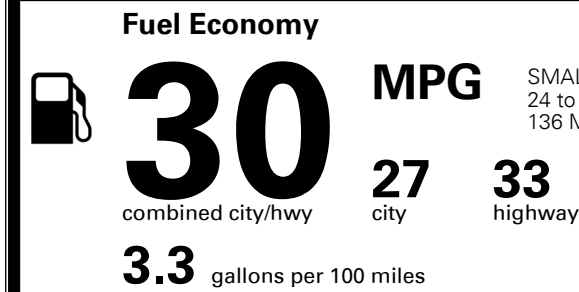

MSRP INCLUDING OPTIONS

\$ 20,835.00

INLAND FREIGHT AND HANDLING

\$ 995.00

**TOTAL MANUFACTURER'S SUGGESTED RETAIL PRICE ▶**

**\$ 21,830.00**

TOTAL ADDITIONAL WEIGHT: 6.5

**EPA DOT Fuel Economy and Environment**

Gasoline Vehicle

SMALL STATION WAGONS range from 24 to 119 MPG. The best vehicle rates 136 MPGe.

**You save \$750**  
 in fuel costs over 5 years compared to the average new vehicle.

Annual fuel cost **\$1,350**