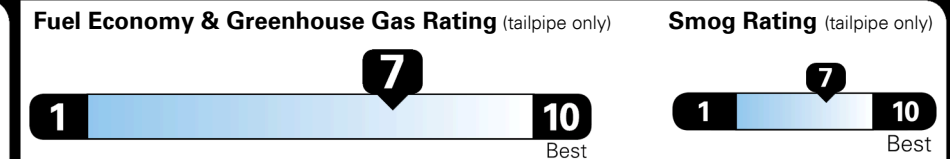

MSRP INCLUDING OPTIONS

\$ 20,835.00

INLAND FREIGHT AND HANDLING

\$ 995.00

**TOTAL MANUFACTURER'S SUGGESTED RETAIL PRICE ▶**

**\$ 21,830.00**

TOTAL ADDITIONAL WEIGHT: 6.5

**EPA DOT Fuel Economy and Environment**

Gasoline Vehicle

SMALL STATION WAGONS range from 24 to 119 MPG. The best vehicle rates 136 MPGe.

**You save \$750**  
 in fuel costs over 5 years compared to the average new vehicle.

Annual fuel cost **\$1,350**