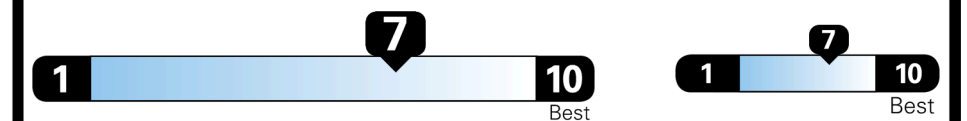

EPA DOT Fuel Economy and Environment

Gasoline Vehicle

Fuel Economy
30 MPG
combined city/hwy
27 city
33 highway
3.3 gallons per 100 miles

SMALL STATION WAGONS range from 24 to 119 MPG. The best vehicle rates 136 MPGe.

You save $750
in fuel costs over 5 years compared to the average new vehicle.

Annual fuel cost
$1,350

Fuel Economy & Greenhouse Gas Rating (tailpipe only) Smog Rating (tailpipe only)

This vehicle emits 303 grams CO₂ per mile. The best emits 0 grams per mile (tailpipe only). Producing and distributing fuel also create emissions; learn more at fueleconomy.gov.

Actual results will vary for many reasons, including driving conditions and how you drive and maintain your vehicle. The average new vehicle gets 27 MPG and costs $7,500 to fuel over 5 years. Cost estimates are based on 15,000 miles per year at $ 2.70 per gallon. MPGe is miles per gasoline gallon equivalent. Vehicle emissions are a significant cause of climate change and smog.

fueleconomy.gov

Calculate personalized estimates and compare vehicles

GOVERNMENT 5-STAR SAFETY RATINGS

Overall Vehicle Score **Not Rated**

Based on the combined rating of frontal, side and rollover. Should ONLY be compared to other vehicles of similar size and weight.

Frontal Driver **Not Rated**

Crash Passenger **Not Rated**

Based on the risk of injury in a frontal impact. Should ONLY be compared to other vehicles of similar size and weight.

Side Front seat **Not Rated**

Crash Rear seat **Not Rated**

Star ratings based on the risk of injury in a side impact.

Rollover **Not Rated**

Star ratings based on the risk of rollover in a single-vehicle crash.

Star ratings range from 1 to 5 stars (★★★★★) with 5 being the highest.

Source: National Highway Traffic Safety Administration (NHTSA).

www.safercar.gov or 1-888-327-4236

Manufacturer's suggested retail price includes Manufacturer's recommended pre-delivery service. License and title fees, state and local taxes and other dealer installed options and accessories are not included in the manufacturer's suggested retail price.

PARTS CONTENT INFORMATION

FOR VEHICLES IN THIS CAR LINE U.S./CANADIAN PARTS CONTENT: 1 %

MAJOR SOURCES OF FOREIGN PARTS:
OTHER: 5%
KOREA: 94%

NOTE: PARTS CONTENT DOES NOT INCLUDE FINAL ASSEMBLY, DISTRIBUTION, OR OTHER NON-PARTS COSTS.

FOR THIS VEHICLE FINAL ASSEMBLY POINT:
GWANGJU, KOREA

COUNTRY OF ORIGIN

ENGINE: KOREA

TRANSMISSION: KOREA

TOTAL ADDITIONAL WEIGHT: 8.1