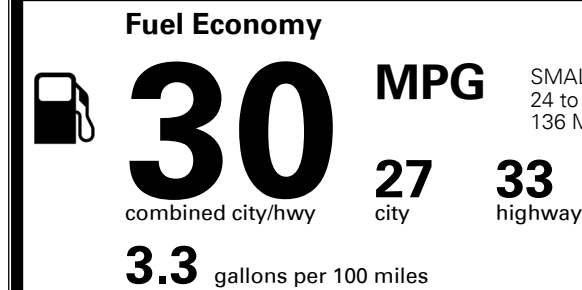

MSRP INCLUDING OPTIONS

\$ 21,190.00

INLAND FREIGHT AND HANDLING

\$ 995.00

TOTAL MANUFACTURER'S SUGGESTED RETAIL PRICE ▶

\$ 22,185.00

TOTAL ADDITIONAL WEIGHT: 7.7

#1 MASS MARKET BRAND IN
 J.D. POWER INITIAL QUALITY,
 5 YEARS IN A ROW.

GIVE IT EVERYTHING KIA

For J.D. Power 2019 award information, go to jdpower.com/awards for more details.

EPA DOT Fuel Economy and Environment

Gasoline Vehicle

SMALL STATION WAGONS range from 24 to 119 MPG. The best vehicle rates 136 MPGe.