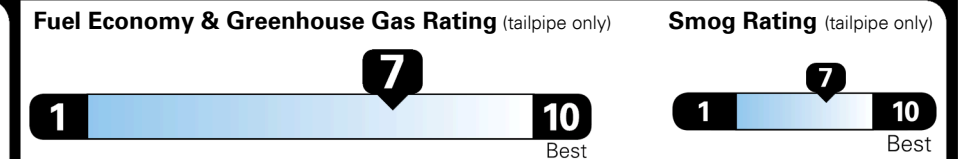

This vehicle emits 303 grams CO₂ per mile. The best emits 0 grams per mile (tailpipe only). Producing and distributing fuel also create emissions; learn more at fuel economy.gov.

Actual results will vary for many reasons, including driving conditions and how you drive and maintain your vehicle. The average new vehicle gets 27 MPG and costs $7,500 to fuel over 5 years. Cost estimates are based on 15,000 miles per year at $ 2.70 per gallon. MPGe is miles per gasoline gallon equivalent. Vehicle emissions are a significant cause of climate change and smog.

fuel economy.gov

Calculate personalized estimates and compare vehicles

GOVERNMENT 5-STAR SAFETY RATINGS

Overall Vehicle Score **Not Rated**

Based on the combined rating of frontal, side and rollover. Should ONLY be compared to other vehicles of similar size and weight.

Frontal Driver **Not Rated**

Crash Passenger **Not Rated**

Based on the risk of injury in a frontal impact. Should ONLY be compared to other vehicles of similar size and weight.

Side Front seat **Not Rated**

Crash Rear seat **Not Rated**

Star ratings based on the risk of injury in a side impact.

Rollover **Not Rated**

Star ratings based on the risk of rollover in a single-vehicle crash.

Star ratings range from 1 to 5 stars (★★★★★) with 5 being the highest.

Source: National Highway Traffic Safety Administration (NHTSA).

www.safercar.gov or 1-888-327-4236

Manufacturer's suggested retail price includes Manufacturer's recommended pre-delivery service. License and title fees, state and local taxes and other dealer installed options and accessories are not included in the manufacturer's suggested retail price.

PARTS CONTENT INFORMATION

FOR VEHICLES IN THIS CAR LINE U.S./CANADIAN PARTS CONTENT: 1 %

MAJOR SOURCES OF FOREIGN PARTS:
OTHER: 5%
KOREA: 94%

NOTE: PARTS CONTENT DOES NOT INCLUDE FINAL ASSEMBLY, DISTRIBUTION, OR OTHER NON-PARTS COSTS.

FOR THIS VEHICLE FINAL ASSEMBLY POINT:
GWANGJU, KOREA

COUNTRY OF ORIGIN

ENGINE: KOREA

TRANSMISSION: KOREA