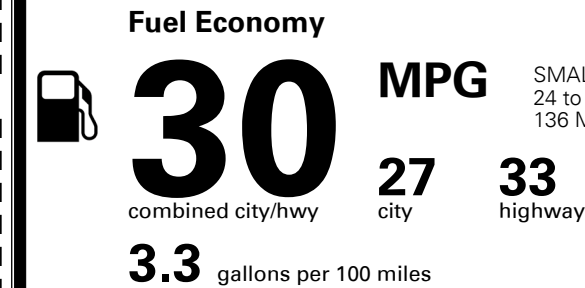

## EPA DOT Fuel Economy and Environment

Gasoline Vehicle

SMALL STATION WAGONS range from 24 to 119 MPG. The best vehicle rates 136 MPGe.

**You save \$750**  
 in fuel costs over 5 years compared to the average new vehicle.