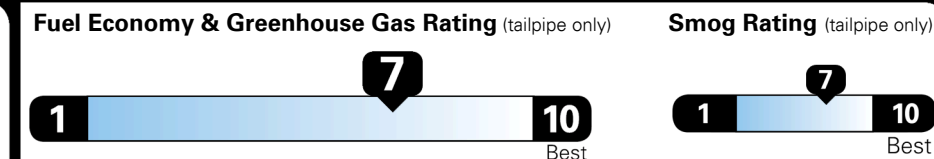

EPA DOT Fuel Economy and Environment

Gasoline Vehicle

Fuel Economy

30 MPG
combined city/hwy

27 MPG
city

33 MPG
highway

3.3 gallons per 100 miles

SMALL STATION WAGONS range from 24 to 119 MPG. The best vehicle rates 136 MPGe.

You save
$750
in fuel costs
over 5 years
compared to the
average new vehicle.

Annual fuel cost
$1,350