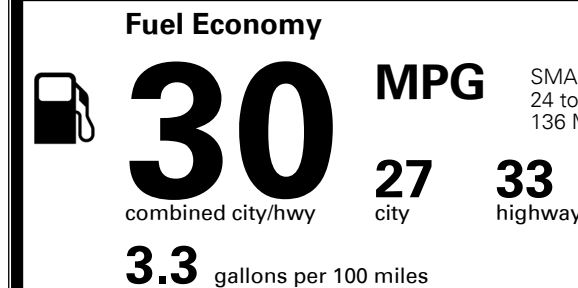

MSRP INCLUDING OPTIONS

\$ 20,605.00

INLAND FREIGHT AND HANDLING

\$ 995.00

TOTAL MANUFACTURER'S SUGGESTED RETAIL PRICE ▶

\$ 21,600.00

TOTAL ADDITIONAL WEIGHT: 8.3

#1 MASS MARKET BRAND IN
 J.D. POWER INITIAL QUALITY,
 5 YEARS IN A ROW.

GIVE IT EVERYTHING KIA

For J.D. Power 2019 award information, go to jdpower.com/awards for more details.

EPA DOT Fuel Economy and Environment

Gasoline Vehicle

SMALL STATION WAGONS range from 24 to 119 MPG. The best vehicle rates 136 MPGe.