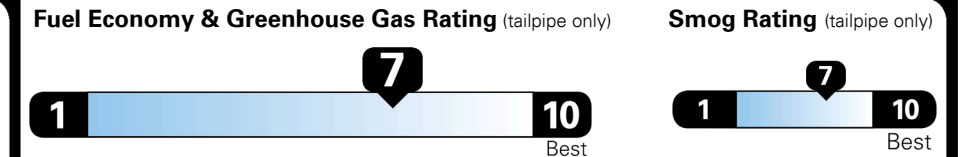

This vehicle emits 303 grams CO₂ per mile. The best emits 0 grams per mile (tailpipe only). Producing and distributing fuel also create emissions; learn more at fuelconomy.gov.

Actual results will vary for many reasons, including driving conditions and how you drive and maintain your vehicle. The average new vehicle gets 27 MPG and costs $7,500 to fuel over 5 years. Cost estimates are based on 15,000 miles per year at $ 2.70 per gallon. MPGe is miles per gasoline gallon equivalent. Vehicle emissions are a significant cause of climate change and smog.

fuelconomy.gov

Calculate personalized estimates and compare vehicles

GOVERNMENT 5-STAR SAFETY RATINGS

Overall Vehicle Score Not Rated

Based on the combined rating of frontal, side and rollover. Should ONLY be compared to other vehicles of similar size and weight.

Frontal Driver Not Rated

Crash Passenger Not Rated

Based on the risk of injury in a frontal impact. Should ONLY be compared to other vehicles of similar size and weight.

Side Front seat Not Rated

Crash Rear seat Not Rated

Star ratings based on the risk of injury in a side impact.

Rollover Not Rated

Star ratings based on the risk of rollover in a single-vehicle crash.

Star ratings range from 1 to 5 stars (★★★★★) with 5 being the highest.

Source: National Highway Traffic Safety Administration (NHTSA).

www.safercar.gov or 1-888-327-4236

Manufacturer's suggested retail price includes Manufacturer's recommended pre-delivery service. License and title fees, state and local taxes and other dealer installed options and accessories are not included in the manufacturer's suggested retail price.

PARTS CONTENT INFORMATION

FOR VEHICLES IN THIS CAR LINE U.S./CANADIAN PARTS CONTENT: 1 %

MAJOR SOURCES OF FOREIGN PARTS:
OTHER: 5%
KOREA: 94%

NOTE: PARTS CONTENT DOES NOT INCLUDE FINAL ASSEMBLY, DISTRIBUTION, OR OTHER NON-PARTS COSTS.

FOR THIS VEHICLE FINAL ASSEMBLY POINT:
GWANGJU, KOREA

COUNTRY OF ORIGIN

ENGINE: KOREA

TRANSMISSION: KOREA