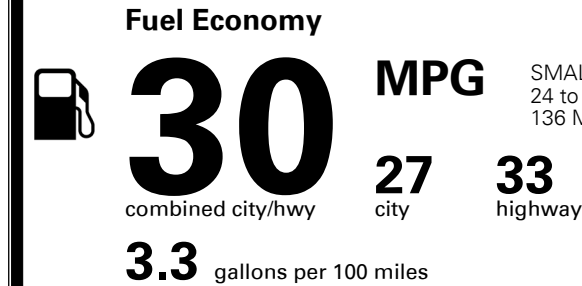

MSRP INCLUDING OPTIONS

\$ 20,770.00

INLAND FREIGHT AND HANDLING

\$ 1,045.00

TOTAL MANUFACTURER'S SUGGESTED RETAIL PRICE ▶

\$ 21,815.00

TOTAL ADDITIONAL WEIGHT: 6.0

#1 MASS MARKET BRAND IN
 J.D. POWER INITIAL QUALITY,
 5 YEARS IN A ROW.

GIVE IT EVERYTHING KIA

For J.D. Power 2019 award information, go to jdpower.com/awards for more details.

EPA DOT Fuel Economy and Environment

Gasoline Vehicle

SMALL STATION WAGONS range from 24 to 119 MPG. The best vehicle rates 136 MPGe.