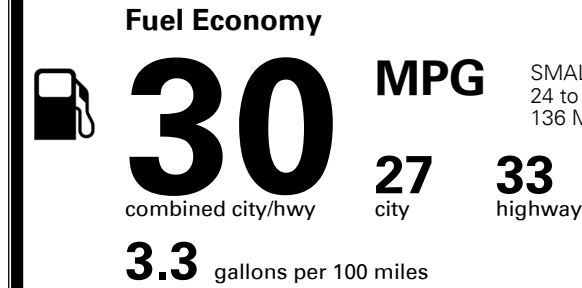

#1 MASS MARKET BRAND IN J.D. POWER INITIAL QUALITY, 5 YEARS IN A ROW.

GIVE IT EVERYTHING **KIA**

For J.D. Power 2019 award information, go to jdpower.com/awards for more details.

EPA DOT Fuel Economy and Environment

Gasoline Vehicle

SMALL STATION WAGONS range from 24 to 119 MPG. The best vehicle rates 136 MPGe.

You save \$750
 in fuel costs over 5 years compared to the average new vehicle.

Annual fuel cost \$1,350

This vehicle emits 303 grams CO₂ per mile. The best emits 0 grams per mile (tailpipe only). Producing and distributing fuel also create emissions; learn more at fuelconomy.gov.