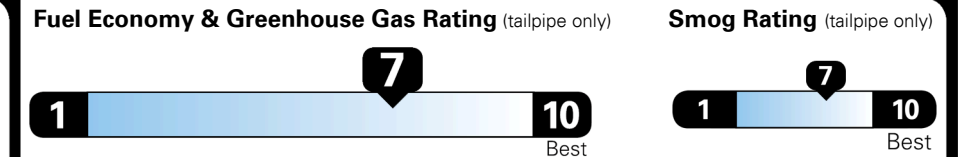

Gasoline Vehicle

SMALL STATION WAGONS range from 24 to 119 MPG. The best vehicle rates 136 MPGe.

You save \$750
 in fuel costs over 5 years compared to the average new vehicle.

Annual fuel cost \$1,350

This vehicle emits 303 grams CO₂ per mile. The best emits 0 grams per mile (tailpipe only). Producing and distributing fuel also create emissions; learn more at fuelconomy.gov.