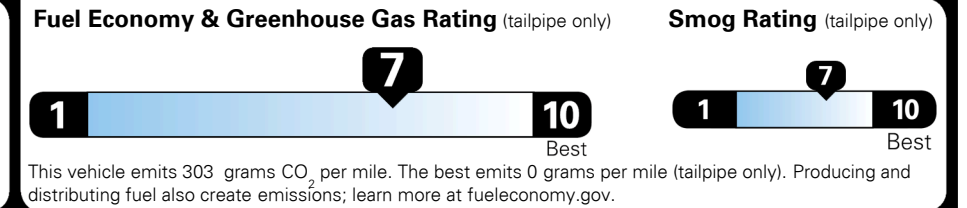

EPA DOT Fuel Economy and Environment

Gasoline Vehicle

Fuel Economy

30 MPG
combined city/hwy

27 city

33 highway

3.3 gallons per 100 miles

SMALL STATION WAGONS range from 24 to 119 MPG. The best vehicle rates 136 MPGe.

You save $750
in fuel costs over 5 years compared to the average new vehicle.

Annual fuel cost $1,350