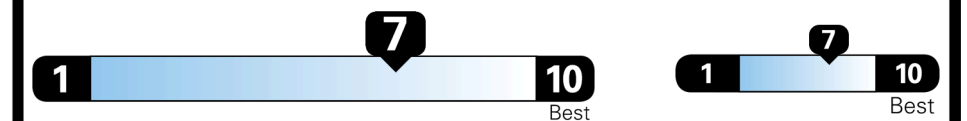

EPA DOT Fuel Economy and Environment

Gasoline Vehicle

Fuel Economy
30 MPG
combined city/hwy
3.3 gallons per 100 miles
27 city
33 highway

SMALL STATION WAGONS range from 24 to 119 MPG. The best vehicle rates 136 MPGe.

You save $750
in fuel costs over 5 years compared to the average new vehicle.

Annual fuel cost
$1,350

Fuel Economy & Greenhouse Gas Rating (tailpipe only) Smog Rating (tailpipe only)