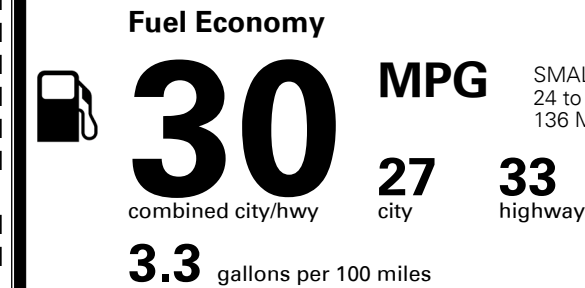

Gasoline Vehicle

SMALL STATION WAGONS range from 24 to 119 MPG. The best vehicle rates 136 MPGe.

You save \$750
 in fuel costs
 over 5 years
 compared to the
 average new vehicle.

Annual fuel cost \$1,350