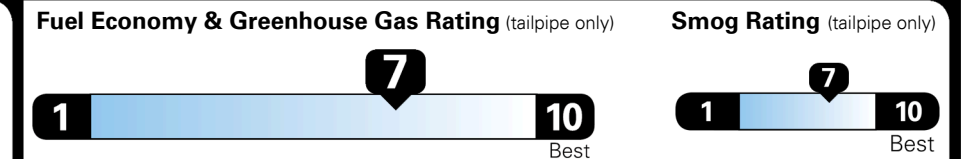

Gasoline Vehicle

SMALL STATION WAGONS range from 24 to 119 MPG. The best vehicle rates 136 MPGe.

You save \$750
 in fuel costs
 over 5 years
 compared to the
 average new vehicle.

Annual fuel cost \$1,350