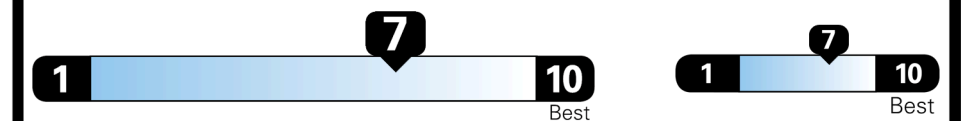

EPA DOT Fuel Economy and Environment

Gasoline Vehicle

Fuel Economy
30 MPG
combined city/hwy
27 city
33 highway
3.3 gallons per 100 miles

SMALL STATION WAGONS range from 24 to 119 MPG. The best vehicle rates 136 MPGe.

You save $750
in fuel costs over 5 years compared to the average new vehicle.

Annual fuel cost
$1,350

Fuel Economy & Greenhouse Gas Rating (tailpipe only) Smog Rating (tailpipe only)