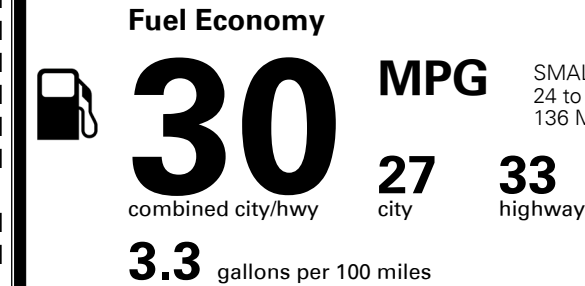

Gasoline Vehicle

SMALL STATION WAGONS range from 24 to 119 MPG. The best vehicle rates 136 MPGe.

You save \$750
 in fuel costs over 5 years compared to the average new vehicle.

Annual fuel cost
\$1,350

Fuel Economy & Greenhouse Gas Rating (tailpipe only) **Smog Rating** (tailpipe only)