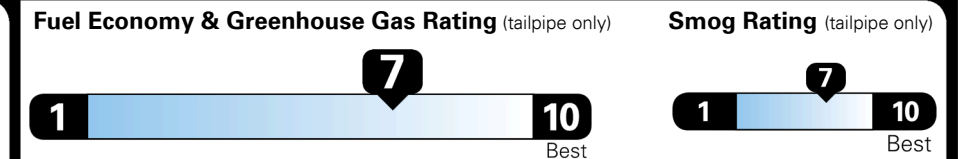

EPA DOT Fuel Economy and Environment

Gasoline Vehicle

Fuel Economy
30 **MPG**
combined city/hwy
27 city
33 highway
3.3 gallons per 100 miles

SMALL STATION WAGONS range from 24 to 119 MPG. The best vehicle rates 136 MPGe.

You save $750
in fuel costs over 5 years compared to the average new vehicle.

Annual fuel cost $1,350