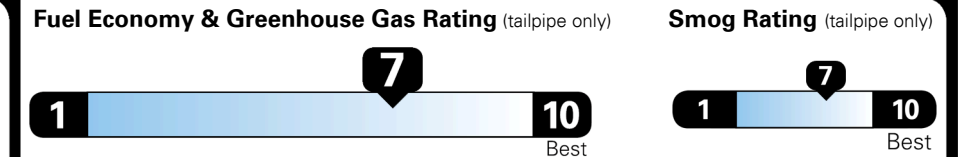

Gasoline Vehicle

SMALL STATION WAGONS range from 24 to 119 MPG. The best vehicle rates 136 MPGe.

You save \$750
 in fuel costs over 5 years compared to the average new vehicle.

Annual fuel cost
\$1,350

This vehicle emits 303 grams CO₂ per mile. The best emits 0 grams per mile (tailpipe only). Producing and distributing fuel also create emissions; learn more at fuelconomy.gov.