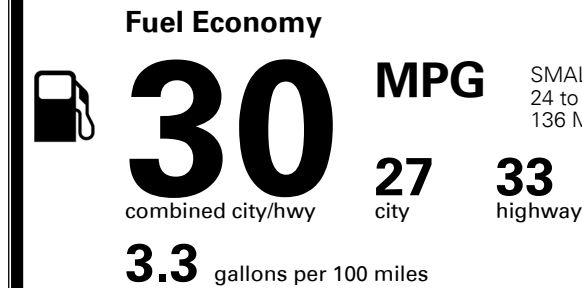

Gasoline Vehicle

SMALL STATION WAGONS range from 24 to 119 MPG. The best vehicle rates 136 MPGe.

You save \$750
 in fuel costs over 5 years compared to the average new vehicle.

Annual fuel cost
\$1,350

This vehicle emits 303 grams CO₂ per mile. The best emits 0 grams per mile (tailpipe only). Producing and distributing fuel also create emissions; learn more at fuelconomy.gov.