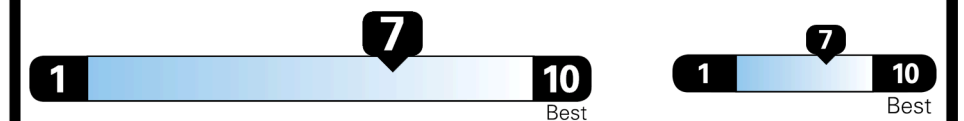

SMALL STATION WAGONS range from 24 to 119 MPG. The best vehicle rates 136 MPGe.

You save \$750
 in fuel costs over 5 years compared to the average new vehicle.

Annual fuel cost
\$1,350

Fuel Economy & Greenhouse Gas Rating (tailpipe only) Smog Rating (tailpipe only)