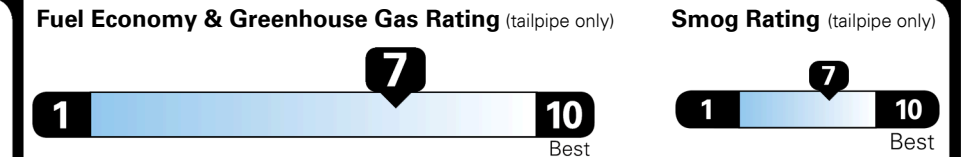

EPA DOT Fuel Economy and Environment

Gasoline Vehicle

Fuel Economy

30 MPG
combined city/hwy

27 MPG
city

33 MPG
highway

3.3 gallons per 100 miles

SMALL STATION WAGONS range from 24 to 119 MPG. The best vehicle rates 136 MPGe.

You save $750
in fuel costs over 5 years compared to the average new vehicle.

Annual fuel cost
$1,350