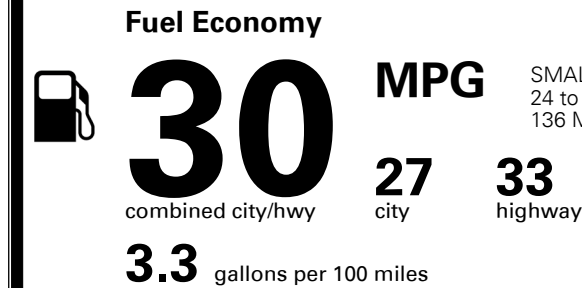

Gasoline Vehicle

SMALL STATION WAGONS range from 24 to 119 MPG. The best vehicle rates 136 MPGe.

You save \$750
 in fuel costs over 5 years compared to the average new vehicle.

Annual fuel cost
\$1,350

Fuel Economy & Greenhouse Gas Rating (tailpipe only) **Smog Rating** (tailpipe only)