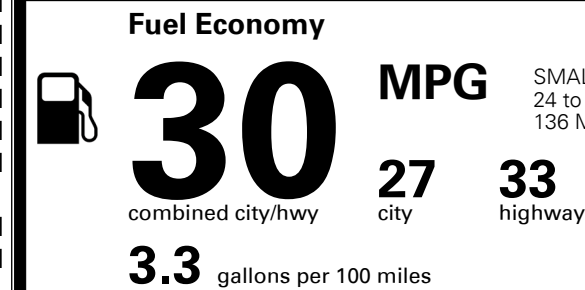

Gasoline Vehicle

SMALL STATION WAGONS range from 24 to 119 MPG. The best vehicle rates 136 MPGe.

You save \$750
 in fuel costs over 5 years compared to the average new vehicle.

Annual fuel cost
\$1,350

This vehicle emits 303 grams CO₂ per mile. The best emits 0 grams per mile (tailpipe only). Producing and distributing fuel also create emissions; learn more at fuelconomy.gov.