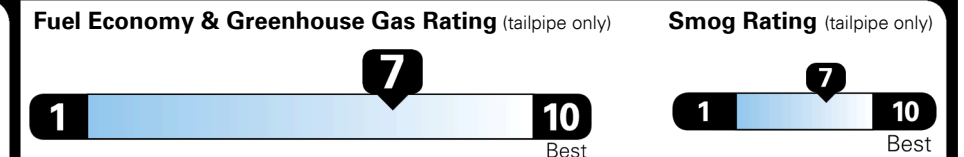

Gasoline Vehicle

SMALL STATION WAGONS range from 24 to 119 MPG. The best vehicle rates 136 MPGe.

You save \$750
 in fuel costs over 5 years compared to the average new vehicle.

Annual fuel cost
\$1,350

This vehicle emits 303 grams CO₂ per mile. The best emits 0 grams per mile (tailpipe only). Producing and distributing fuel also create emissions; learn more at fuelconomy.gov.