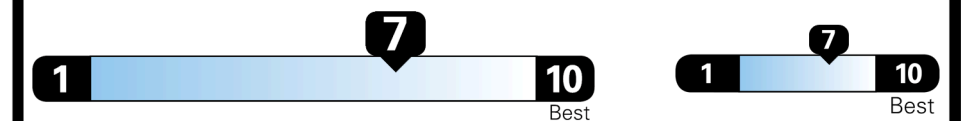

EPA DOT Fuel Economy and Environment

Gasoline Vehicle

Fuel Economy

30 MPG
combined city/hwy

27 MPG
city

33 MPG
highway

3.3 gallons per 100 miles

SMALL STATION WAGONS range from 24 to 119 MPG. The best vehicle rates 136 MPGe.

You save $750
in fuel costs over 5 years
compared to the average new vehicle.

Annual fuel cost
$1,350

Fuel Economy & Greenhouse Gas Rating (tailpipe only) Smog Rating (tailpipe only)