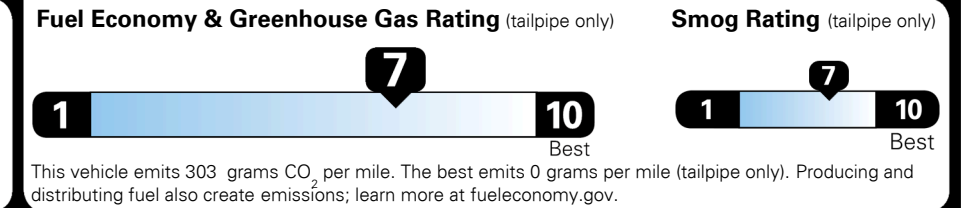

\$345.00
 \$130.00
 \$60.00

MSRP INCLUDING OPTIONS

\$ 22,025.00

INLAND FREIGHT AND HANDLING

\$ 995.00

TOTAL MANUFACTURER'S SUGGESTED RETAIL PRICE ▶

\$ 23,020.00

TOTAL ADDITIONAL WEIGHT: 6.8

EPA DOT Fuel Economy and Environment

Gasoline Vehicle

You save \$750
 in fuel costs over 5 years
 compared to the average new vehicle.

Annual fuel cost
\$1,350

Actual results will vary for many reasons, including driving conditions and how you drive and maintain your vehicle. The average new vehicle gets 27 MPG and costs \$7,500 to fuel over 5 years. Cost estimates are based on 15,000 miles per year at \$ 2.70 per gallon. MPGe is miles per gasoline gallon equivalent. Vehicle emissions are a significant cause of climate change and smog.