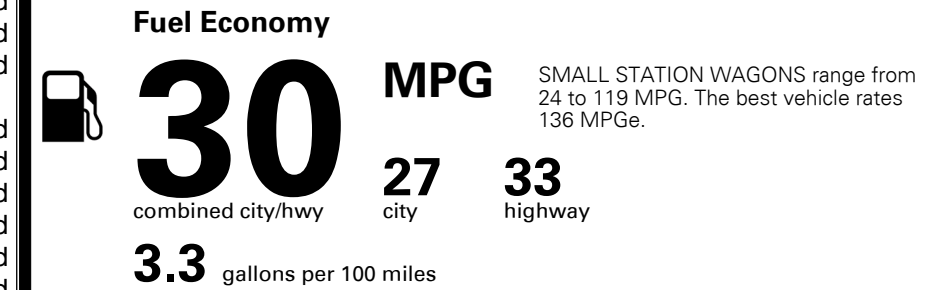

\$345.00
 \$130.00
 \$60.00

MSRP INCLUDING OPTIONS

\$ 22,025.00

INLAND FREIGHT AND HANDLING

\$ 995.00

TOTAL MANUFACTURER'S SUGGESTED RETAIL PRICE ▶

\$ 23,020.00

TOTAL ADDITIONAL WEIGHT: 6.8

EPA DOT Fuel Economy and Environment

Gasoline Vehicle

You save \$750
 in fuel costs over 5 years
 compared to the average new vehicle.

Annual fuel cost
\$1,350

Actual results will vary for many reasons, including driving conditions and how you drive and maintain your vehicle. The average new vehicle gets 27 MPG and costs \$7,500 to fuel over 5 years. Cost estimates are based on 15,000 miles per year at \$ 2.70 per gallon. MPGe is miles per gasoline gallon equivalent. Vehicle emissions are a significant cause of climate change and smog.