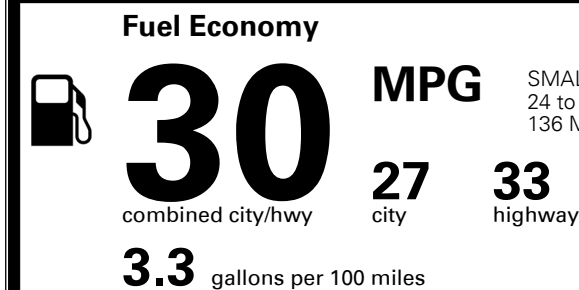

MSRP INCLUDING OPTIONS

\$ 21,325.00

INLAND FREIGHT AND HANDLING

\$ 1,045.00

TOTAL MANUFACTURER'S SUGGESTED RETAIL PRICE ▶

\$ 22,370.00

TOTAL ADDITIONAL WEIGHT: 15.8

#1 MASS MARKET BRAND IN
 J.D. POWER INITIAL QUALITY,
 5 YEARS IN A ROW.

GIVE IT EVERYTHING KIA

For J.D. Power 2019 award information, go to jdpower.com/awards for more details.

EPA DOT Fuel Economy and Environment

Gasoline Vehicle

SMALL STATION WAGONS range from 24 to 119 MPG. The best vehicle rates 136 MPGe.