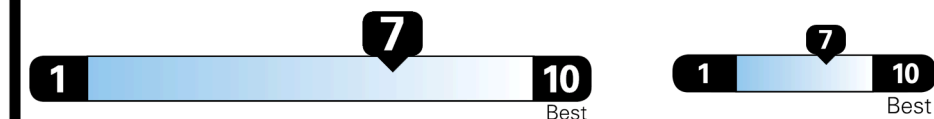

This vehicle emits 303 grams CO₂ per mile. The best emits 0 grams per mile (tailpipe only). Producing and distributing fuel also create emissions; learn more at fuel economy.gov.

Actual results will vary for many reasons, including driving conditions and how you drive and maintain your vehicle. The average new vehicle gets 27 MPG and costs $7,500 to fuel over 5 years. Cost estimates are based on 15,000 miles per year at $ 2.70 per gallon. MPGe is miles per gasoline gallon equivalent. Vehicle emissions are a significant cause of climate change and smog.

fuel economy.gov

Calculate personalized estimates and compare vehicles

GOVERNMENT 5-STAR SAFETY RATINGS

Overall Vehicle Score **Not Rated**

Based on the combined rating of frontal, side and rollover. Should ONLY be compared to other vehicles of similar size and weight.

Frontal Driver **Not Rated**

Crash Passenger **Not Rated**

Based on the risk of injury in a frontal impact. Should ONLY be compared to other vehicles of similar size and weight.

Side Front seat **Not Rated**

Crash Rear seat **Not Rated**

Star ratings based on the risk of injury in a side impact.

Rollover **Not Rated**

Star ratings based on the risk of rollover in a single-vehicle crash.

Star ratings range from 1 to 5 stars (★★★★★) with 5 being the highest.

Source: National Highway Traffic Safety Administration (NHTSA).

www.safercar.gov or 1-888-327-4236

Manufacturer's suggested retail price includes Manufacturer's recommended pre-delivery service. License and title fees, state and local taxes and other dealer installed options and accessories are not included in the manufacturer's suggested retail price.

PARTS CONTENT INFORMATION

FOR VEHICLES IN THIS CAR LINE U.S./CANADIAN PARTS CONTENT: 1 %

MAJOR SOURCES OF FOREIGN PARTS:
OTHER: 5%
KOREA: 94%

NOTE: PARTS CONTENT DOES NOT INCLUDE FINAL ASSEMBLY, DISTRIBUTION, OR OTHER NON-PARTS COSTS.

FOR THIS VEHICLE FINAL ASSEMBLY POINT:
GWANGJU, KOREA

COUNTRY OF ORIGIN

ENGINE: KOREA

TRANSMISSION: KOREA