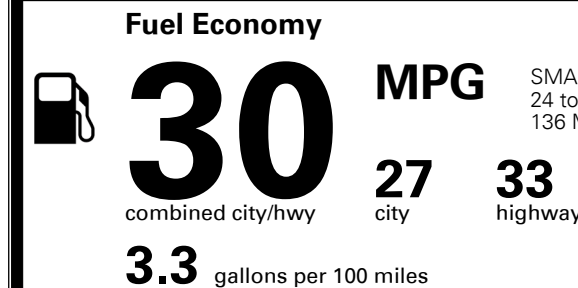

### TOTAL MANUFACTURER'S SUGGESTED RETAIL PRICE ▶

\$ 22,185.00

TOTAL ADDITIONAL WEIGHT: 7.7

#1 MASS MARKET BRAND IN  
 J.D. POWER INITIAL QUALITY,  
 5 YEARS IN A ROW.

GIVE IT EVERYTHING

For J.D. Power 2019 award information, go to [jdpower.com/awards](http://jdpower.com/awards) for more details.

## EPA DOT Fuel Economy and Environment

Gasoline Vehicle

SMALL STATION WAGONS range from 24 to 119 MPG. The best vehicle rates 136 MPGe.

**You save \$750**  
 in fuel costs over 5 years compared to the average new vehicle.