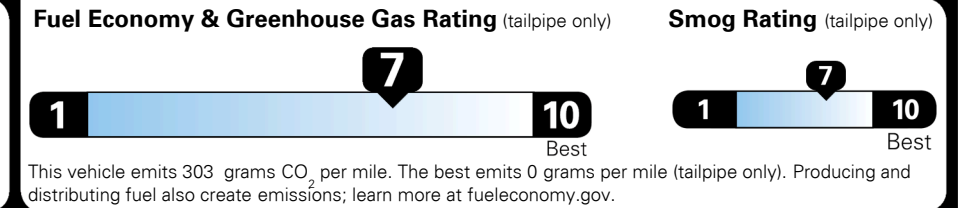

GIVE IT EVERYTHING KIA

For J.D. Power 2019 award information, go to jdpower.com/awards for more details.

EPA DOT Fuel Economy and Environment

Gasoline Vehicle

Fuel Economy
30 **MPG**
 combined city/hwy
27 city
33 highway
3.3 gallons per 100 miles

SMALL STATION WAGONS range from 24 to 119 MPG. The best vehicle rates 136 MPGe.

You save \$750
 in fuel costs over 5 years compared to the average new vehicle.

Annual fuel cost \$1,350

Actual results will vary for many reasons, including driving conditions and how you drive and maintain your vehicle. The average new vehicle gets 27 MPG and costs \$7,500 to fuel over 5 years. Cost estimates are based on 15,000 miles per year at \$ 2.70 per gallon. MPGe is miles per gasoline gallon equivalent. Vehicle emissions are a significant cause of climate change and smog.