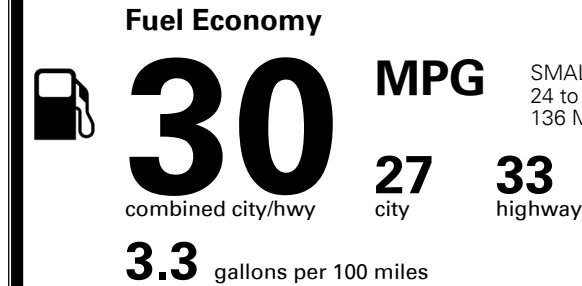

MSRP INCLUDING OPTIONS

\$ 20,610.00

INLAND FREIGHT AND HANDLING

\$ 1,045.00

TOTAL MANUFACTURER'S SUGGESTED RETAIL PRICE ▶

\$ 21,655.00

TOTAL ADDITIONAL WEIGHT: 8.3

#1 MASS MARKET BRAND IN
 J.D. POWER INITIAL QUALITY,
 5 YEARS IN A ROW.

GIVE IT EVERYTHING

For J.D. Power 2019 award information, go to jdpower.com/awards for more details.

EPA DOT Fuel Economy and Environment

Gasoline Vehicle

SMALL STATION WAGONS range from 24 to 119 MPG. The best vehicle rates 136 MPGe.

You save
\$750
 in fuel costs
 over 5 years
 compared to the
 average new vehicle.

Annual fuel cost
\$1,350

Fuel Economy & Greenhouse Gas Rating (tailpipe only) **Smog Rating** (tailpipe only)

This vehicle emits 303 grams CO₂ per mile. The best emits 0 grams per mile (tailpipe only). Producing and distributing fuel also create emissions; learn more at fuel economy.gov.