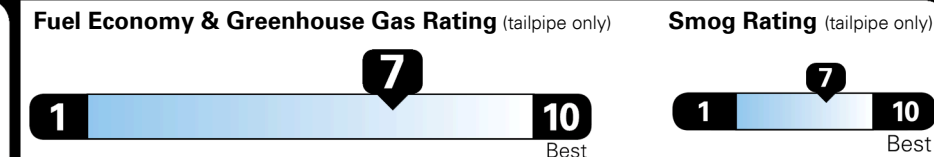

EPA DOT Fuel Economy and Environment

Gasoline Vehicle

Fuel Economy

30 MPG
combined city/hwy

27 MPG
city

33 MPG
highway

3.3 gallons per 100 miles

SMALL STATION WAGONS range from 24 to 119 MPG. The best vehicle rates 136 MPGe.

You save $750
in fuel costs over 5 years compared to the average new vehicle.

Annual fuel cost $1,350