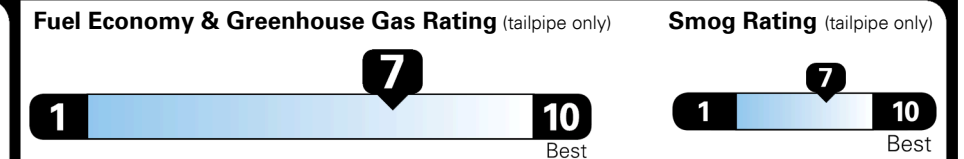

EPA DOT Fuel Economy and Environment

Gasoline Vehicle

Fuel Economy

30 MPG
combined city/hwy

27 city

33 highway

3.3 gallons per 100 miles

SMALL STATION WAGONS range from 24 to 119 MPG. The best vehicle rates 136 MPGe.

You save $750
in fuel costs over 5 years compared to the average new vehicle.

Annual fuel cost $1,350