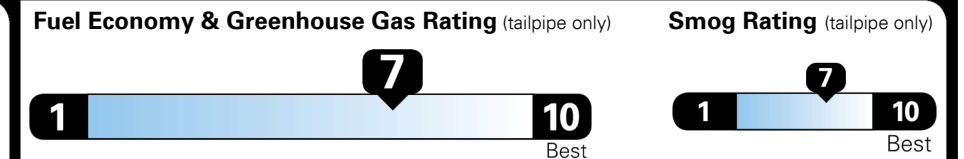

EPA DOT Fuel Economy and Environment

Gasoline Vehicle

Fuel Economy

30 MPG
combined city/hwy

27 MPG
city

33 MPG
highway

3.3 gallons per 100 miles

SMALL STATION WAGONS range from 24 to 119 MPG. The best vehicle rates 136 MPGe.

You save
$750
in fuel costs
over 5 years
compared to the
average new vehicle.

Annual fuel cost
$1,350