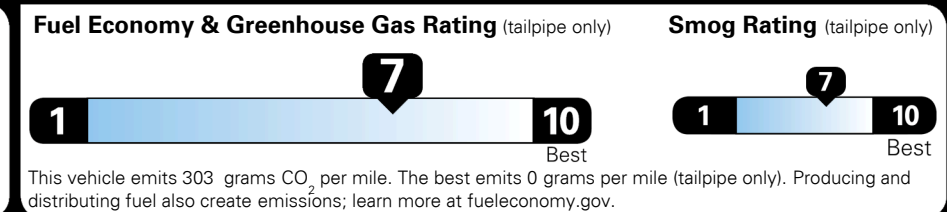

EPA DOT Fuel Economy and Environment

Gasoline Vehicle

Fuel Economy

30 MPG combined city/hwy
27 MPG city
33 MPG highway

3.3 gallons per 100 miles

SMALL STATION WAGONS range from 24 to 119 MPG. The best vehicle rates 136 MPGe.

You save $750
in fuel costs over 5 years compared to the average new vehicle.

Annual fuel cost $1,350