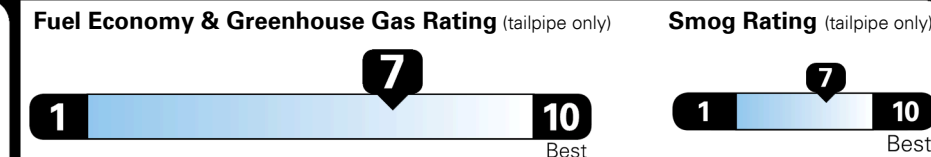

EPA DOT Fuel Economy and Environment

Gasoline Vehicle

Fuel Economy

30 MPG
combined city/hwy

27 city

33 highway

3.3 gallons per 100 miles

SMALL STATION WAGONS range from 24 to 119 MPG. The best vehicle rates 136 MPGe.

You save $750
in fuel costs over 5 years compared to the average new vehicle.

Annual fuel cost $1,350