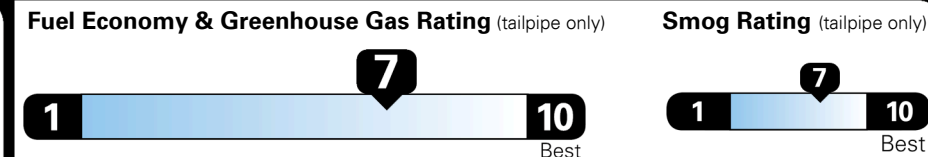

EPA DOT Fuel Economy and Environment

Gasoline Vehicle

Fuel Economy
30 MPG
combined city/hwy
27 city
33 highway
3.3 gallons per 100 miles

SMALL STATION WAGONS range from 24 to 119 MPG. The best vehicle rates 136 MPGe.

You save $750
in fuel costs over 5 years compared to the average new vehicle.

Annual fuel cost $1,350