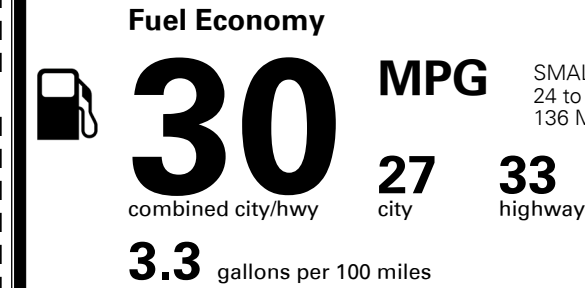

\$345.00
 \$75.00
 \$130.00
 \$275.00
 \$60.00

MSRP INCLUDING OPTIONS

\$ 22,375.00

INLAND FREIGHT AND HANDLING

\$ 995.00

TOTAL MANUFACTURER'S SUGGESTED RETAIL PRICE ▶

\$ 23,370.00

EPA DOT Fuel Economy and Environment

Gasoline Vehicle

SMALL STATION WAGONS range from 24 to 119 MPG. The best vehicle rates 136 MPGe.

You save \$750
 in fuel costs over 5 years compared to the average new vehicle.

Annual fuel cost
\$1,350

Fuel Economy & Greenhouse Gas Rating (tailpipe only) Smog Rating (tailpipe only)