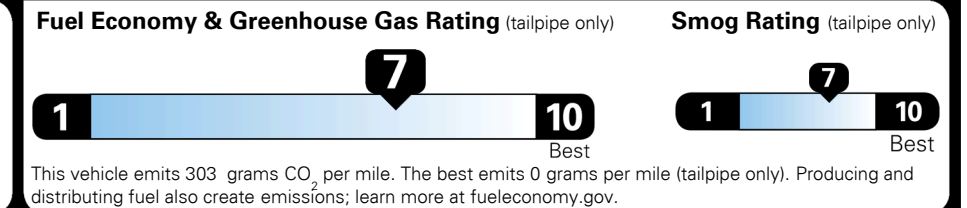

EPA DOT Fuel Economy and Environment

Gasoline Vehicle

Fuel Economy

30 MPG
combined city/hwy

27 MPG
city

33 MPG
highway

3.3 gallons per 100 miles

SMALL STATION WAGONS range from 24 to 119 MPG. The best vehicle rates 136 MPGe.

You save $750
in fuel costs over 5 years
compared to the average new vehicle.

Annual fuel cost
$1,350