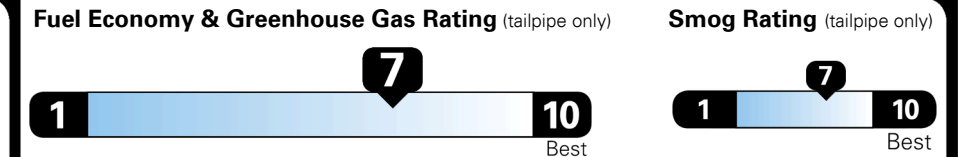

EPA DOT Fuel Economy and Environment

Gasoline Vehicle

Fuel Economy

30 MPG
combined city/hwy

27 MPG
city

33 MPG
highway

3.3 gallons per 100 miles

SMALL STATION WAGONS range from 24 to 119 MPG. The best vehicle rates 136 MPGe.

You save $750
in fuel costs over 5 years compared to the average new vehicle.

Annual fuel cost $1,350