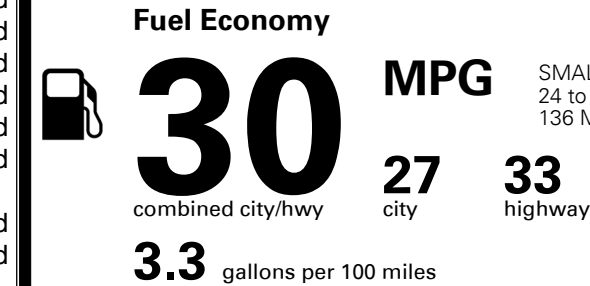

### TOTAL MANUFACTURER'S SUGGESTED RETAIL PRICE ▶

\$ 21,760.00

TOTAL ADDITIONAL WEIGHT: 6.0

#1 MASS MARKET BRAND IN  
 J.D. POWER INITIAL QUALITY,  
 5 YEARS IN A ROW.

GIVE IT EVERYTHING

For J.D. Power 2019 award information, go to [jdpower.com/awards](http://jdpower.com/awards) for more details.

## EPA DOT Fuel Economy and Environment

Gasoline Vehicle

SMALL STATION WAGONS range from 24 to 119 MPG. The best vehicle rates 136 MPGe.

**You save \$750**  
 in fuel costs over 5 years compared to the average new vehicle.