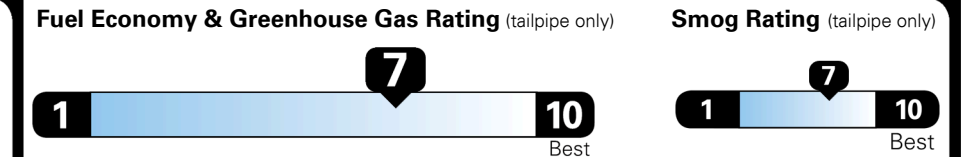

This vehicle emits 303 grams CO₂ per mile. The best emits 0 grams per mile (tailpipe only). Producing and distributing fuel also create emissions; learn more at fuelconomy.gov.

Actual results will vary for many reasons, including driving conditions and how you drive and maintain your vehicle. The average new vehicle gets 27 MPG and costs $7,500 to fuel over 5 years. Cost estimates are based on 15,000 miles per year at $ 2.70 per gallon. MPGe is miles per gasoline gallon equivalent. Vehicle emissions are a significant cause of climate change and smog.

fuelconomy.gov

Calculate personalized estimates and compare vehicles

GOVERNMENT 5-STAR SAFETY RATINGS

Overall Vehicle Score Not Rated

Based on the combined rating of frontal, side and rollover. Should ONLY be compared to other vehicles of similar size and weight.

Frontal Driver Not Rated

Crash Passenger Not Rated

Based on the risk of injury in a frontal impact. Should ONLY be compared to other vehicles of similar size and weight.

Side Front seat Not Rated

Crash Rear seat Not Rated

Star ratings based on the risk of injury in a side impact.

Rollover Not Rated

Star ratings based on the risk of rollover in a single-vehicle crash.

Star ratings range from 1 to 5 stars (★★★★★) with 5 being the highest.

Source: National Highway Traffic Safety Administration (NHTSA).

www.safercar.gov or 1-888-327-4236

Manufacturer's suggested retail price includes Manufacturer's recommended pre-delivery service. License and title fees, state and local taxes and other dealer installed options and accessories are not included in the manufacturer's suggested retail price.

PARTS CONTENT INFORMATION

FOR VEHICLES IN THIS CAR LINE U.S./CANADIAN PARTS CONTENT: 1 %

MAJOR SOURCES OF FOREIGN PARTS:
OTHER: 5%
KOREA: 94%

NOTE: PARTS CONTENT DOES NOT INCLUDE FINAL ASSEMBLY, DISTRIBUTION, OR OTHER NON-PARTS COSTS.

FOR THIS VEHICLE FINAL ASSEMBLY POINT:
GWANGJU, KOREA

COUNTRY OF ORIGIN

ENGINE: KOREA

TRANSMISSION: KOREA