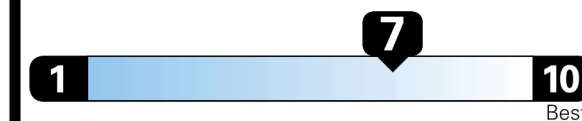

EPA DOT Fuel Economy and Environment

Gasoline Vehicle

Fuel Economy

30 MPG
combined city/hwy

27 MPG
city

33 MPG
highway

3.3 gallons per 100 miles

SMALL STATION WAGONS range from 24 to 119 MPG. The best vehicle rates 136 MPGe.

You save $750

in fuel costs over 5 years
compared to the average new vehicle.

Annual fuel cost $1,350

Fuel Economy & Greenhouse Gas Rating (tailpipe only)