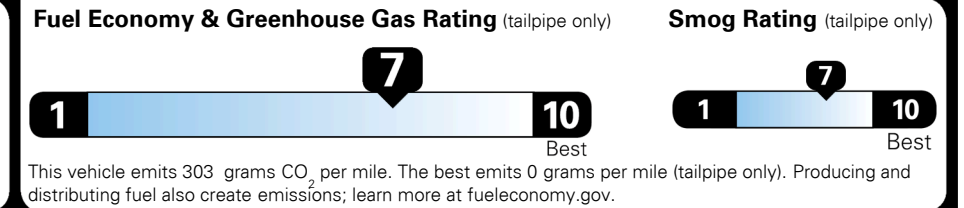

EPA DOT Fuel Economy and Environment

Gasoline Vehicle

Fuel Economy

30 MPG
combined city/hwy

27 MPG
city

33 MPG
highway

3.3 gallons per 100 miles

SMALL STATION WAGONS range from 24 to 119 MPG. The best vehicle rates 136 MPGe.

You save $750
in fuel costs over 5 years compared to the average new vehicle.

Annual fuel cost
$1,350