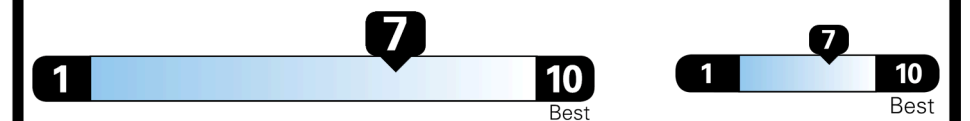

EPA DOT Fuel Economy and Environment

Gasoline Vehicle

Fuel Economy

30 MPG
combined city/hwy

27 MPG
city

33 MPG
highway

3.3 gallons per 100 miles

SMALL STATION WAGONS range from 24 to 119 MPG. The best vehicle rates 136 MPGe.

You save
$750
in fuel costs
over 5 years
compared to the
average new vehicle.

Annual fuel cost
$1,350

Fuel Economy & Greenhouse Gas Rating (tailpipe only) **Smog Rating** (tailpipe only)