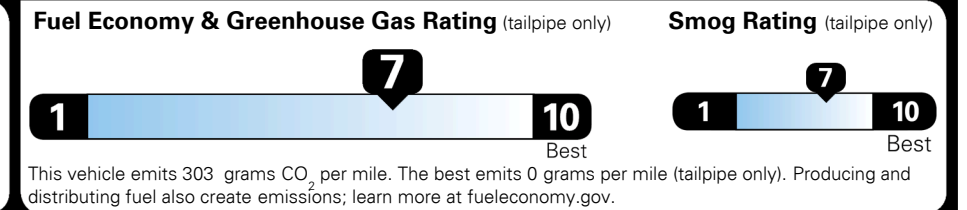

EPA DOT Fuel Economy and Environment

Gasoline Vehicle

Fuel Economy

30 MPG
combined city/hwy

27 MPG
city

33 MPG
highway

3.3 gallons per 100 miles

SMALL STATION WAGONS range from 24 to 119 MPG. The best vehicle rates 136 MPGe.

You save $750
in fuel costs over 5 years compared to the average new vehicle.

Annual fuel cost $1,350