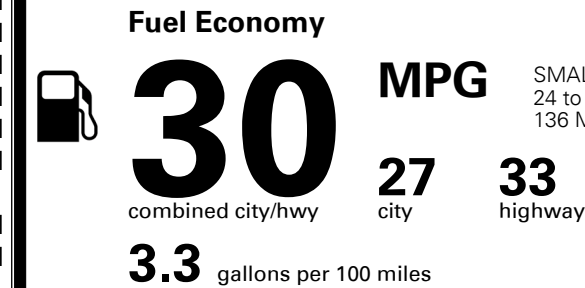

TOTAL ADDITIONAL WEIGHT: 14.1

#1 MASS MARKET BRAND IN
 J.D. POWER INITIAL QUALITY,
 5 YEARS IN A ROW.

GIVE IT EVERYTHING

For J.D. Power 2019 award information, go to jdpower.com/awards for more details.

EPA DOT Fuel Economy and Environment

Gasoline Vehicle

SMALL STATION WAGONS range from 24 to 119 MPG. The best vehicle rates 136 MPGe.

You save \$750
 in fuel costs over 5 years compared to the average new vehicle.

Annual fuel cost
\$1,350

Fuel Economy & Greenhouse Gas Rating (tailpipe only)