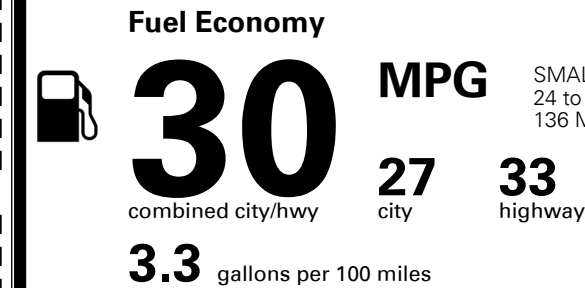

EPA DOT Fuel Economy and Environment

Gasoline Vehicle

SMALL STATION WAGONS range from 24 to 119 MPG. The best vehicle rates 136 MPGe.

You save \$750
 in fuel costs over 5 years compared to the average new vehicle.