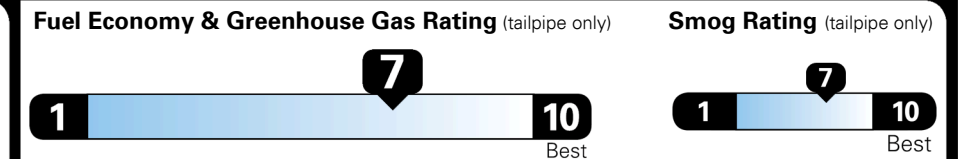

GIVE IT EVERYTHING KIA

For J.D. Power 2019 award information, go to jdpower.com/awards for more details.

EPA DOT Fuel Economy and Environment

Gasoline Vehicle

Fuel Economy

30 MPG
 combined city/hwy

27 MPG
 city

33 MPG
 highway

3.3 gallons per 100 miles

SMALL STATION WAGONS range from 24 to 119 MPG. The best vehicle rates 136 MPGe.

You save \$750
 in fuel costs over 5 years compared to the average new vehicle.

Annual fuel cost \$1,350