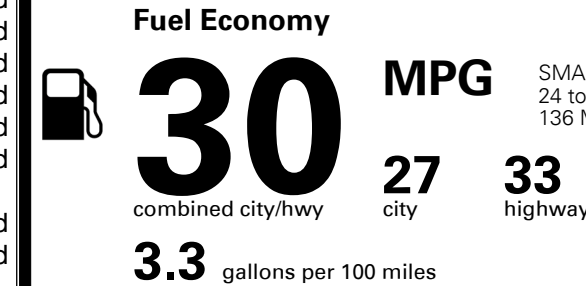

Gasoline Vehicle

SMALL STATION WAGONS range from 24 to 119 MPG. The best vehicle rates 136 MPGe.

You save \$750
 in fuel costs over 5 years compared to the average new vehicle.

Annual fuel cost
\$1,350

Fuel Economy & Greenhouse Gas Rating (tailpipe only) **Smog Rating** (tailpipe only)