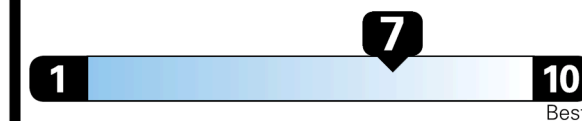

EPA DOT Fuel Economy and Environment

Gasoline Vehicle

Fuel Economy

30 MPG
combined city/hwy

27 MPG
city

33 MPG
highway

3.3 gallons per 100 miles

SMALL STATION WAGONS range from 24 to 119 MPG. The best vehicle rates 136 MPGe.

You save
$750

in fuel costs
over 5 years
compared to the
average new vehicle.

Annual fuel cost
$1,350

Fuel Economy & Greenhouse Gas Rating (tailpipe only)