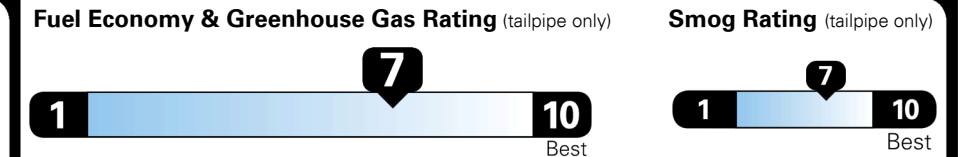

EPA DOT Fuel Economy and Environment

Gasoline Vehicle

Fuel Economy
30 MPG
combined city/hwy
27 city
33 highway
3.3 gallons per 100 miles

SMALL STATION WAGONS range from 24 to 119 MPG. The best vehicle rates 136 MPGe.

You save $750
in fuel costs over 5 years compared to the average new vehicle.

Annual fuel cost $1,350